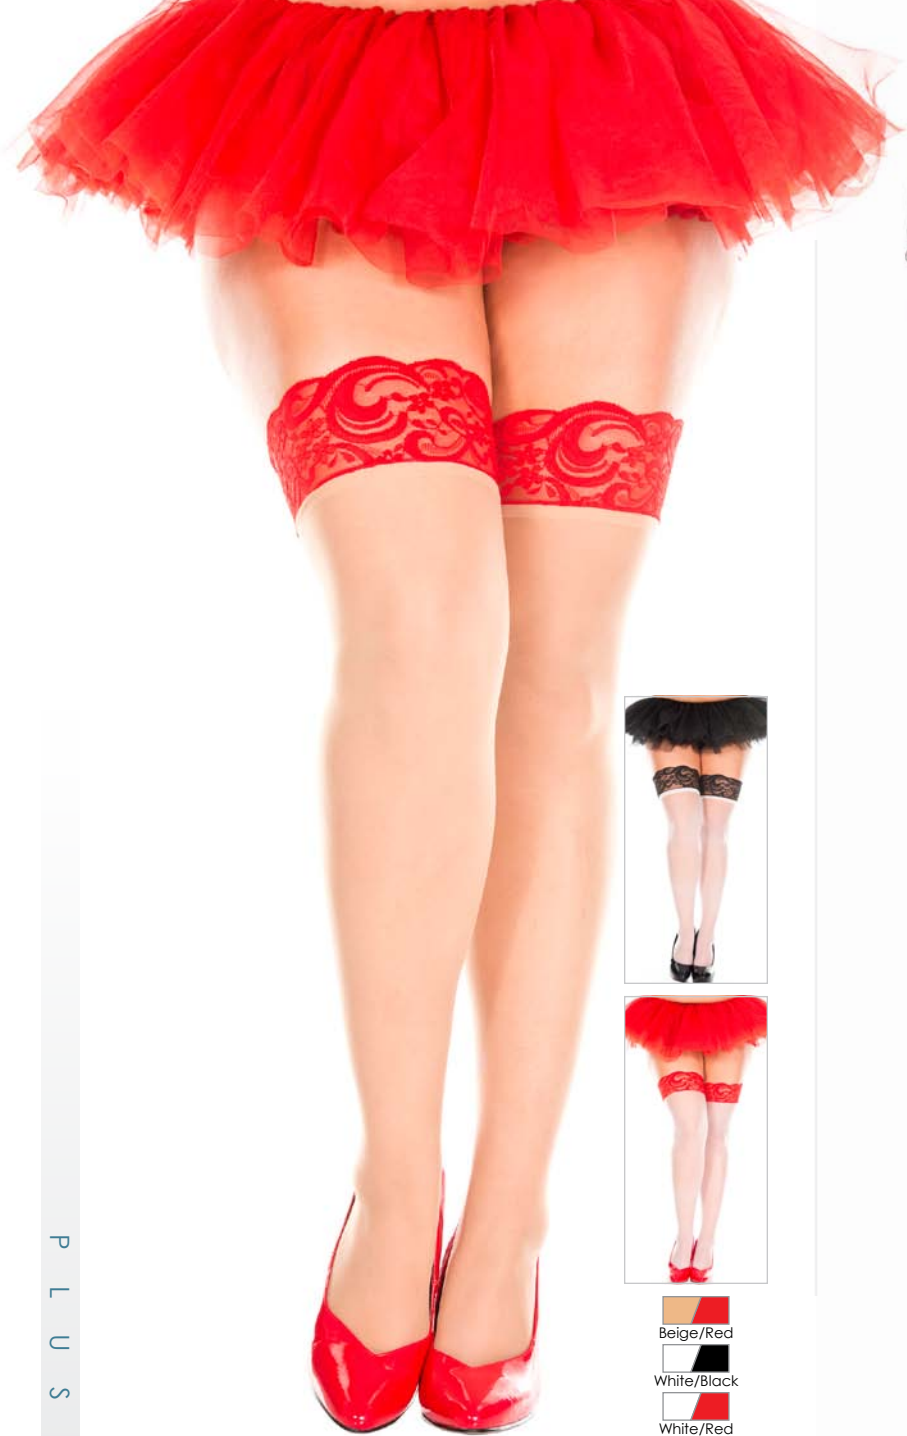

4118Q (T101LWQ(TWOTONE))

Plus size contrast lace top sheer thigh hi

Plus Size