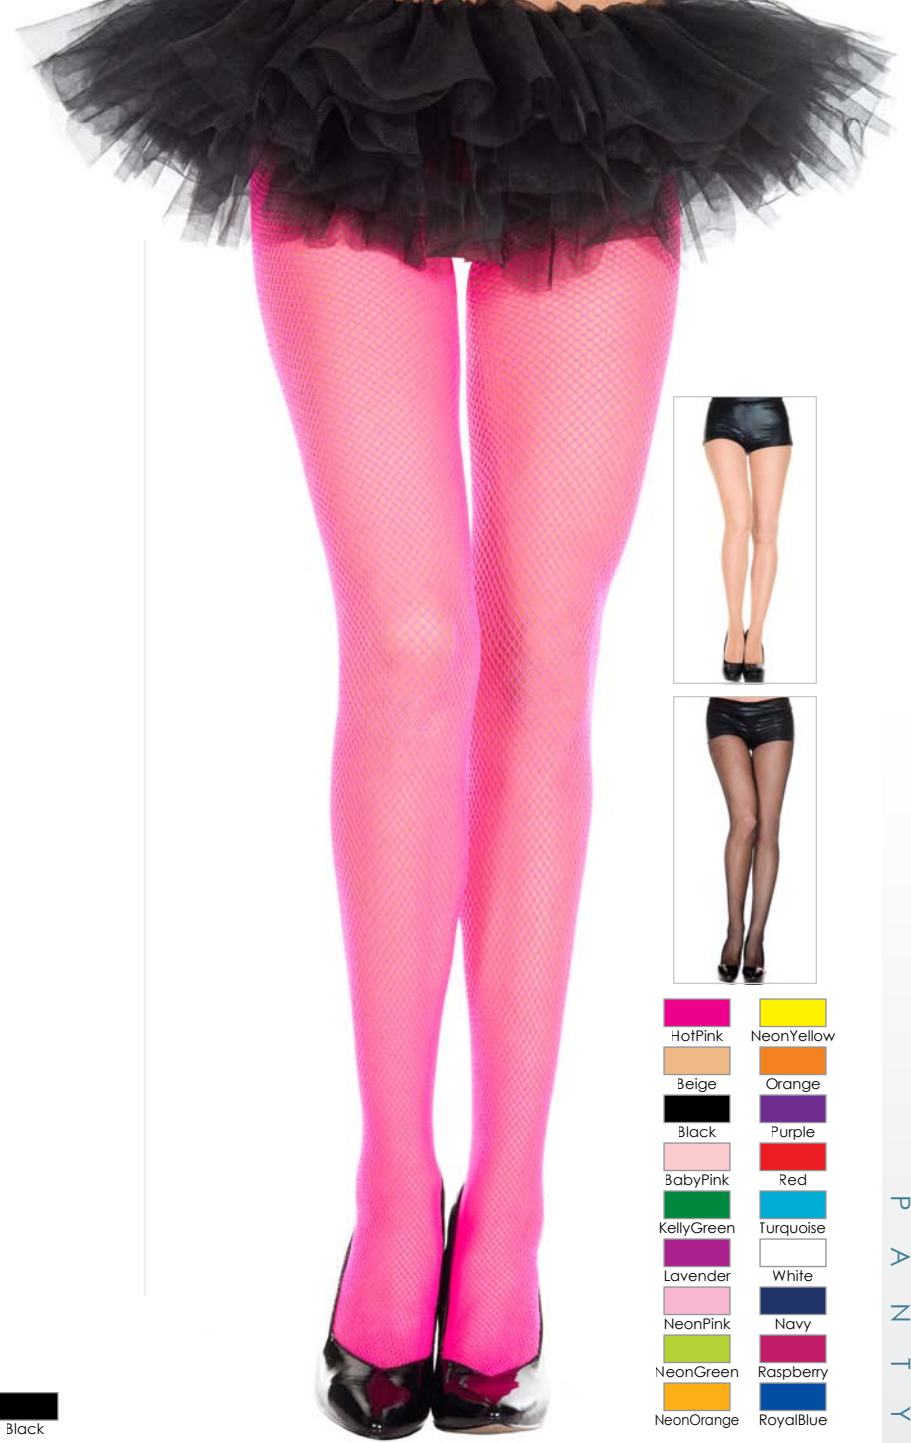

9010 (X9010)
Striped crochet spandex
pantyhose
One Size

HotPink	NeonYellow
Beige	Orange
Black	Purple
BabyPink	Red
KellyGreen	Turquoise
Lavender	White
NeonPink	Navy
NeonGreen	Raspberry
NeonOrange	RoyalBlue

9001 (9001)
Fishnet seamless pantyhose

One Size

PLUS SIZE **9001Q** BabyPink, Beige,
HotPink, Lavender, NeonPink, NeonGreen,
NeonOrange, NeonYellow, Orange, Pink,
Purple, Red, Turquoise, Black, White