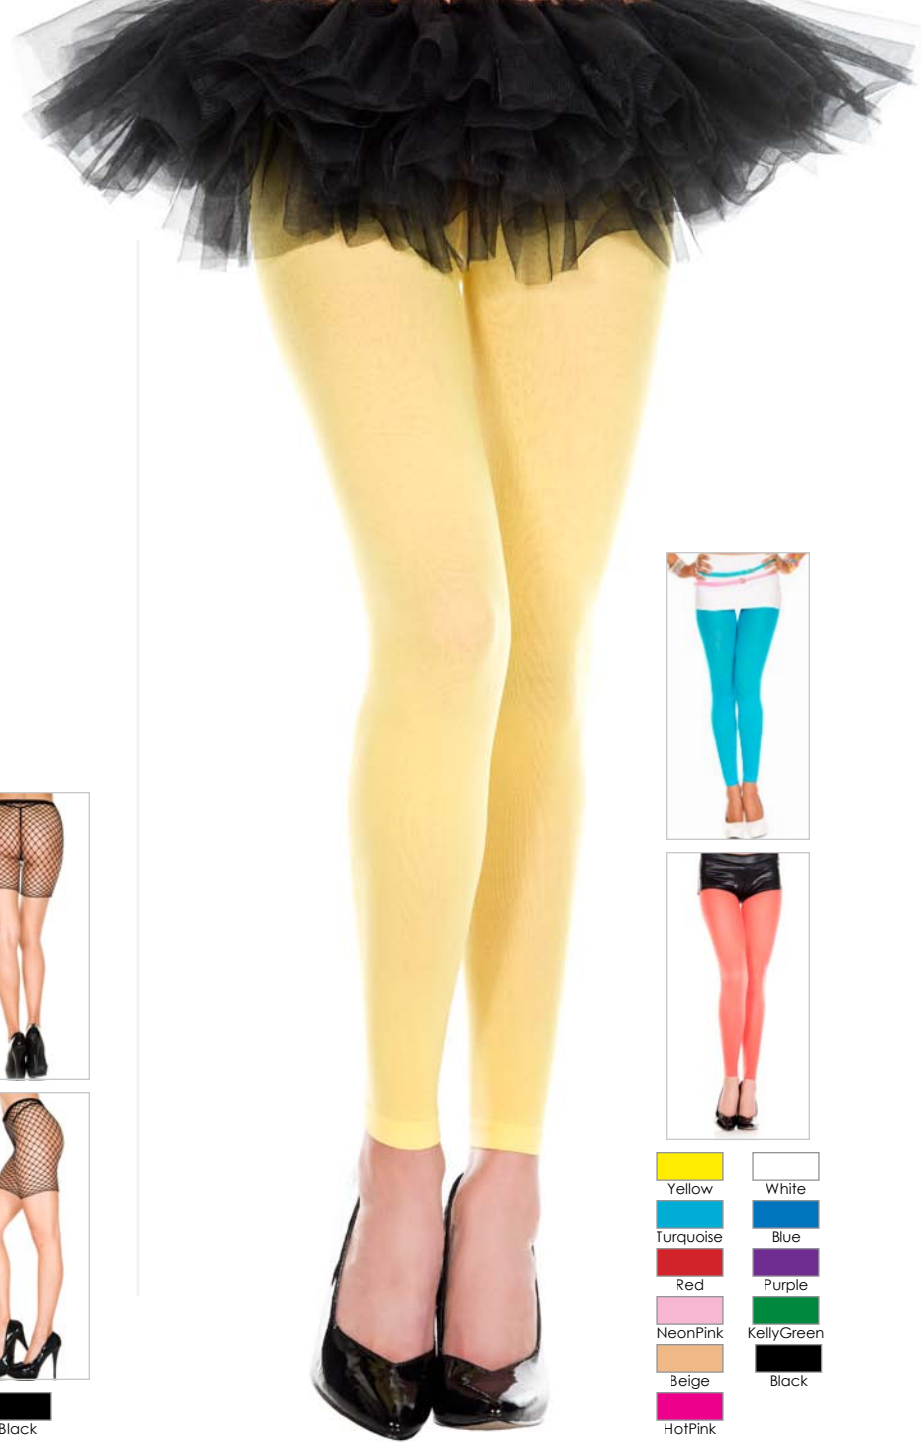

35747 (747FL)
Opaque footless tights

One Size