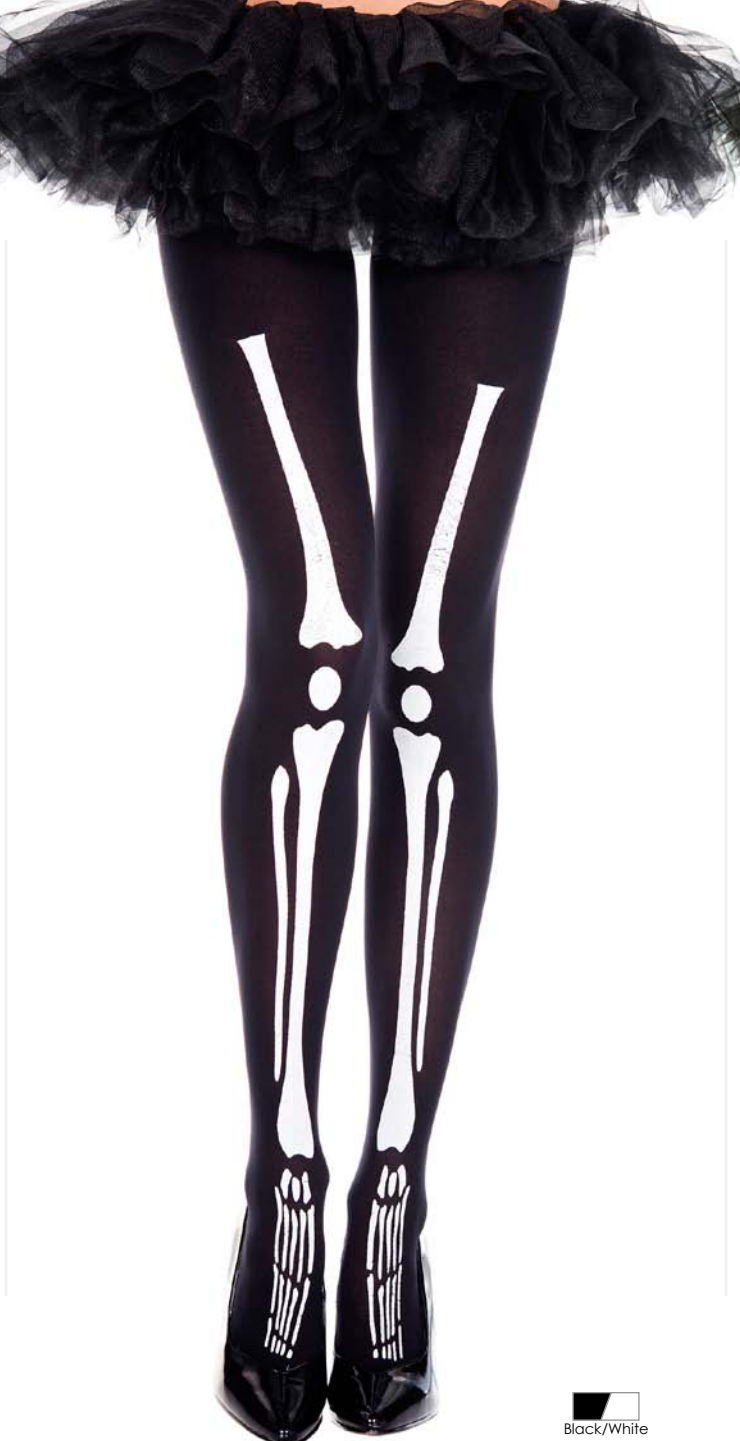

One Size

One Size

One Size