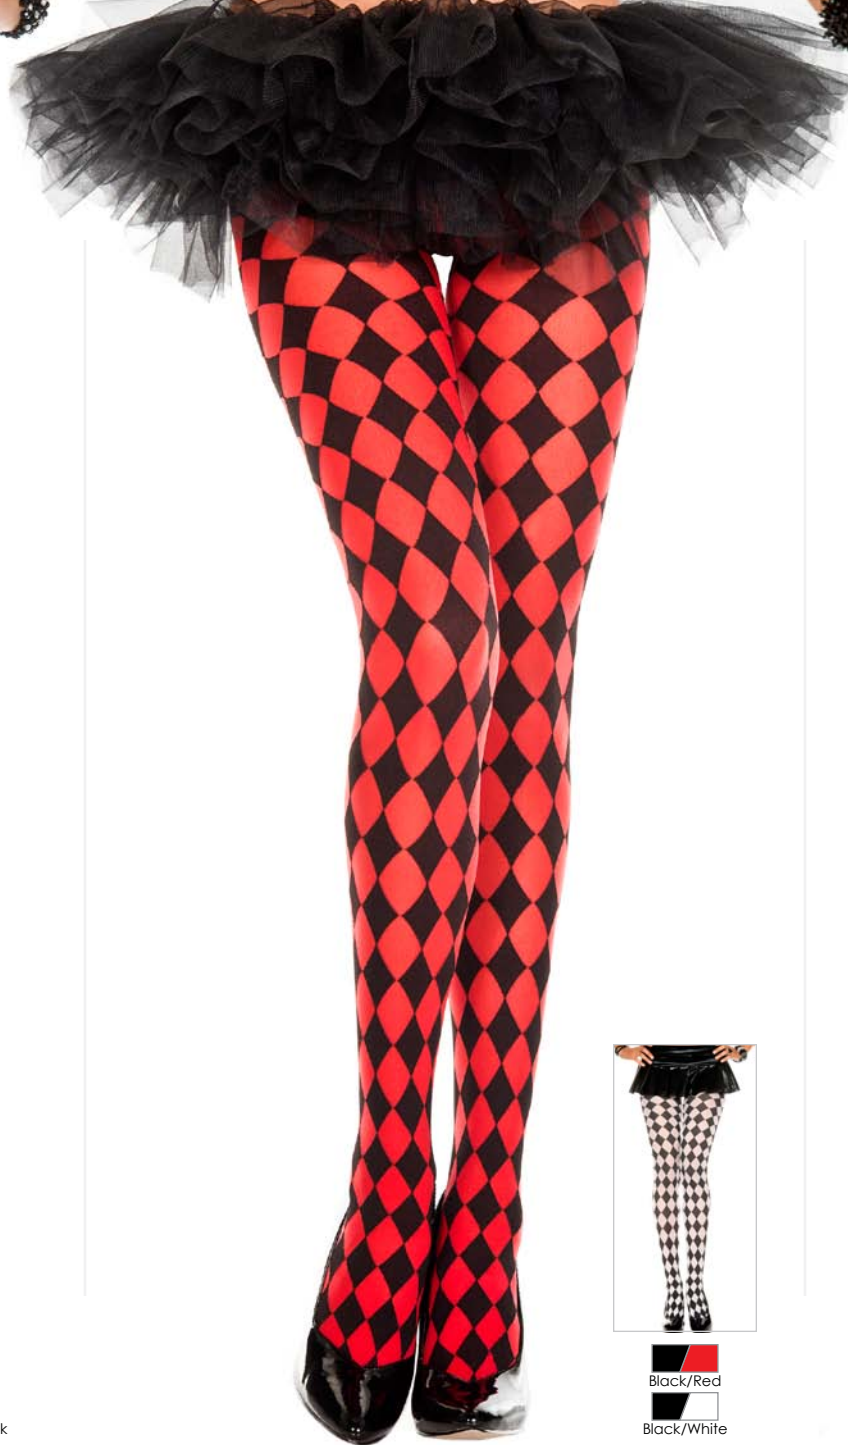

PLUS SIZE **7096Q**
Beige/Black, Black

Black/Red
Black/White

7094 (P94)
Harlequin opaque
pantyhose

One Size