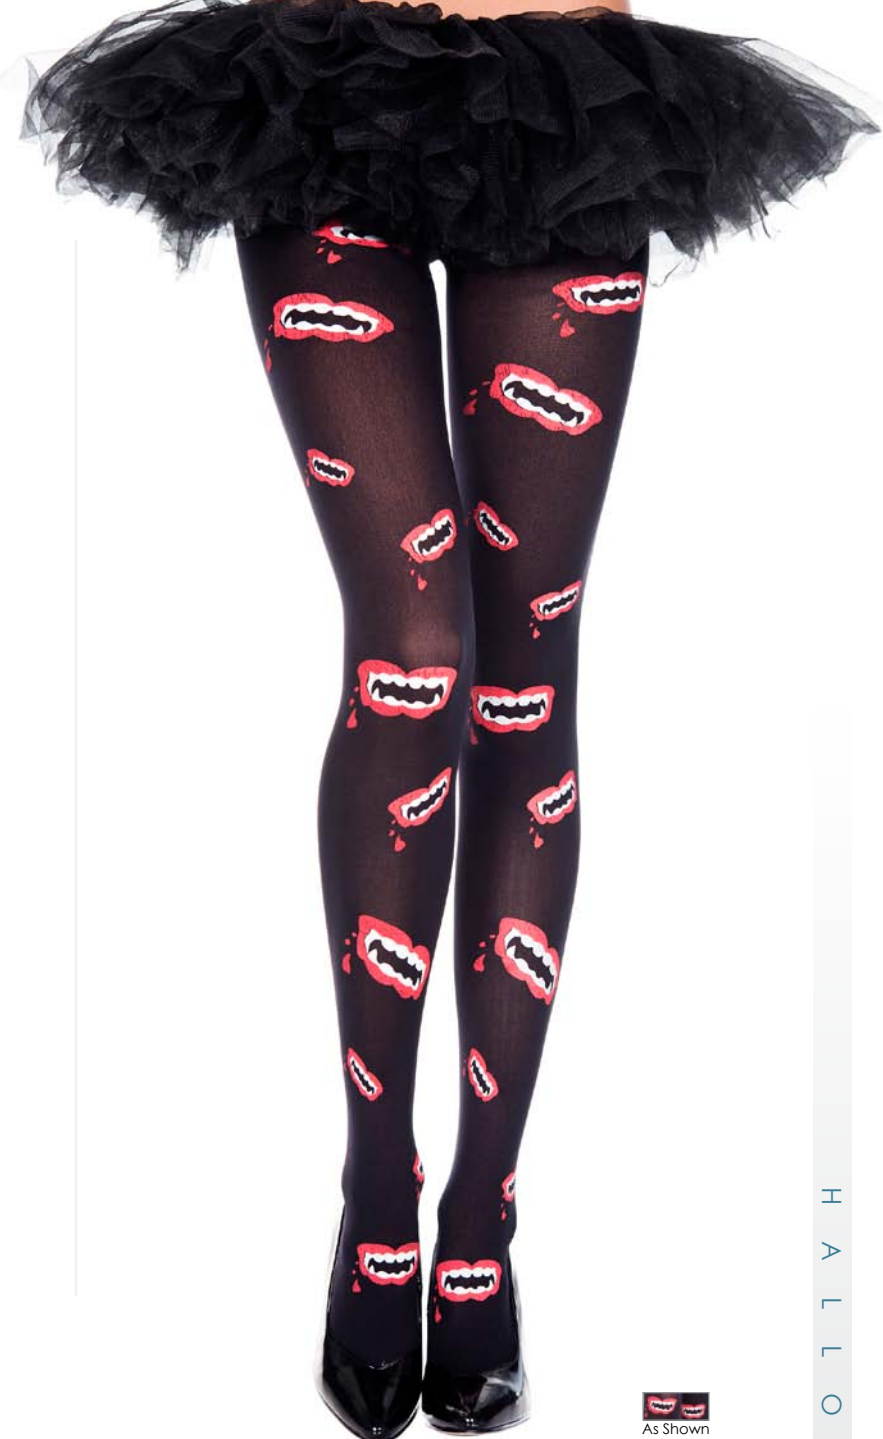

As Shown

One Size