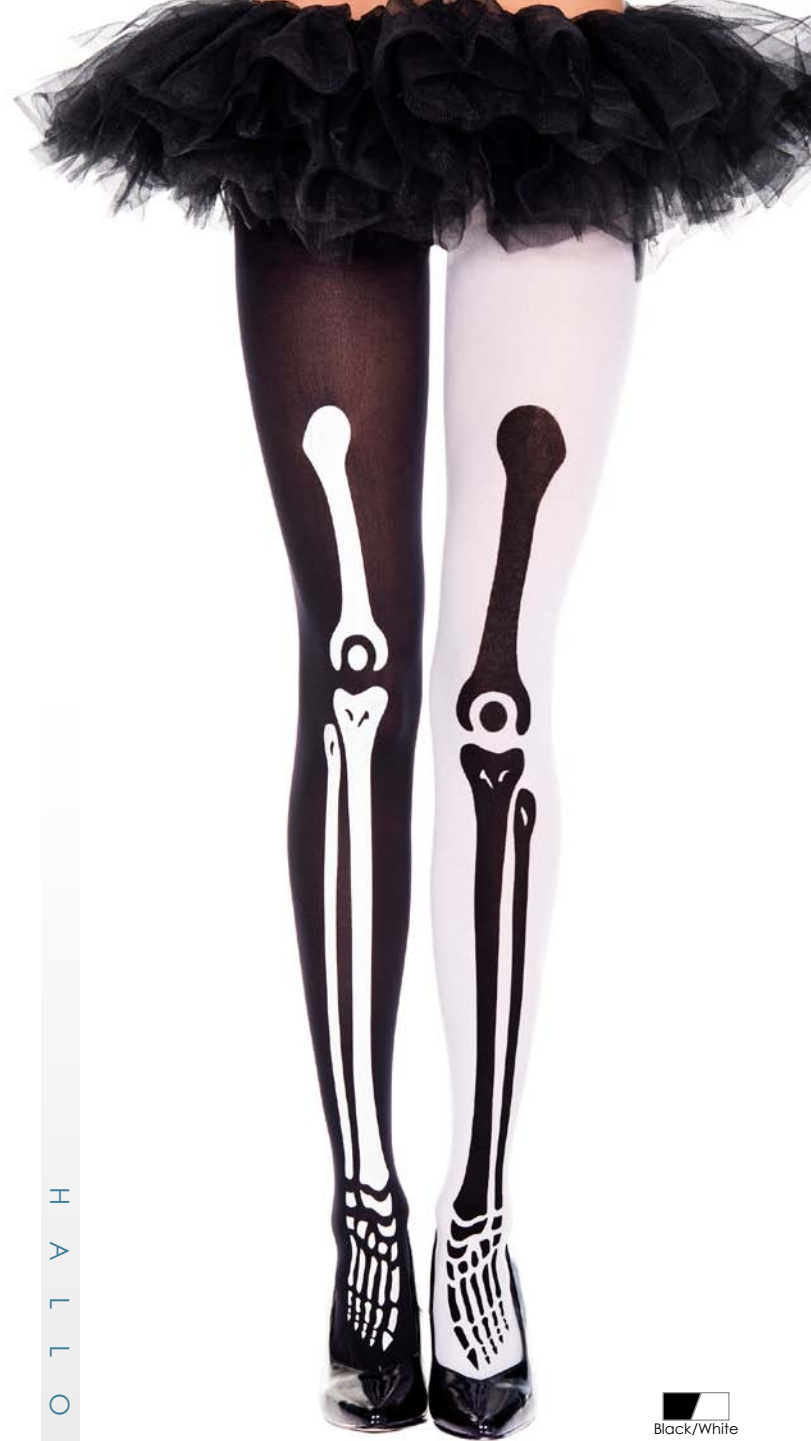

One Size

One Size

One Size