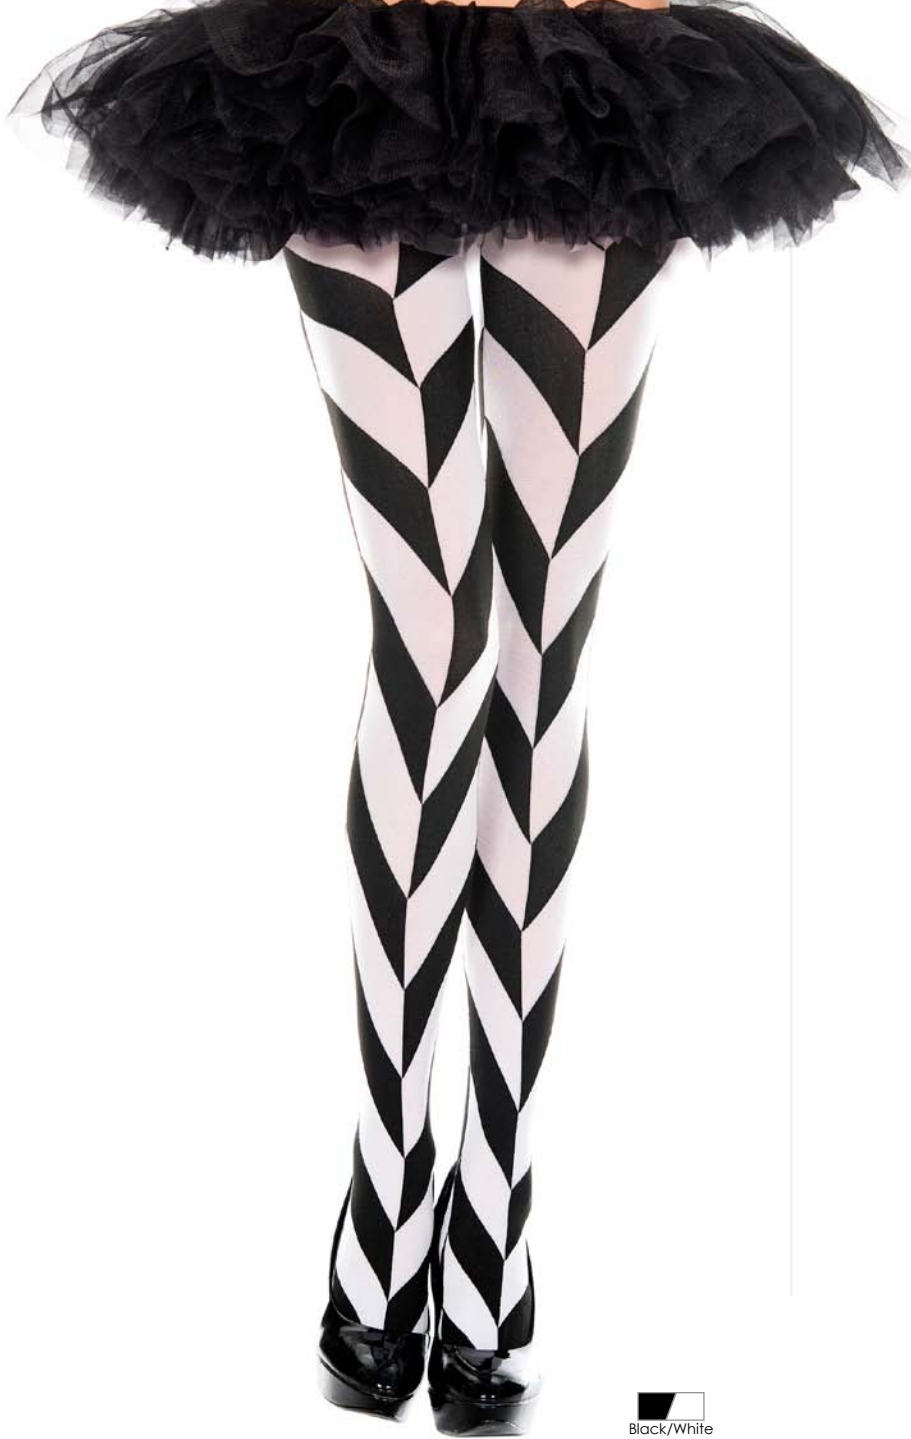

37061 (747-PC061)
The 4 suits design pantyhose

Black/White

7085 (A161C)
Black and white diagonal striped tights

One Size