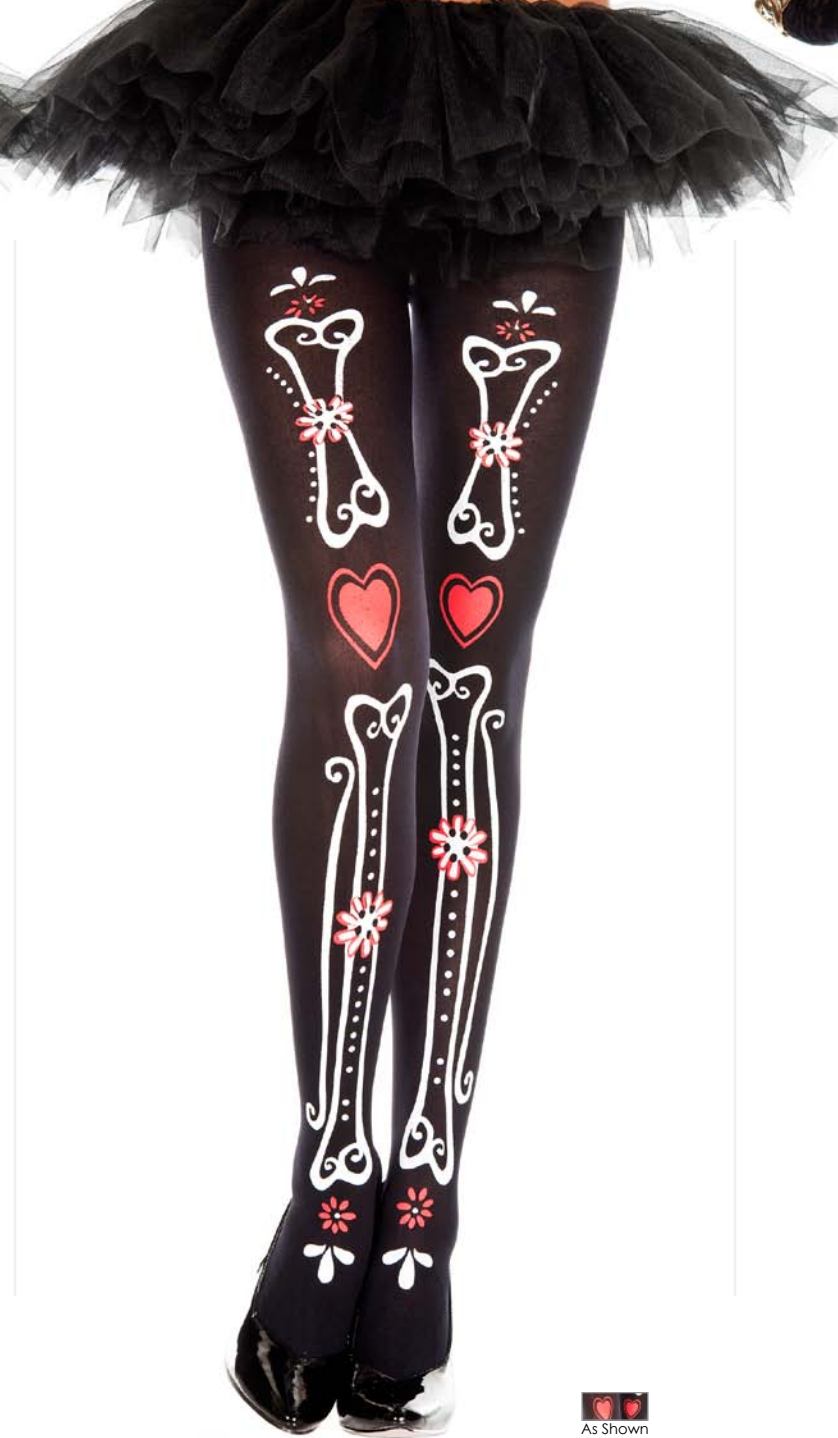

One Size

As Shown

**37329** (747-PC329)  
Bone print and smiley face  
print pantyhose

One Size

As Shown

**37324** (747-PC324)  
Bone and heart print  
pantyhose

One Size

Black/Rainbow