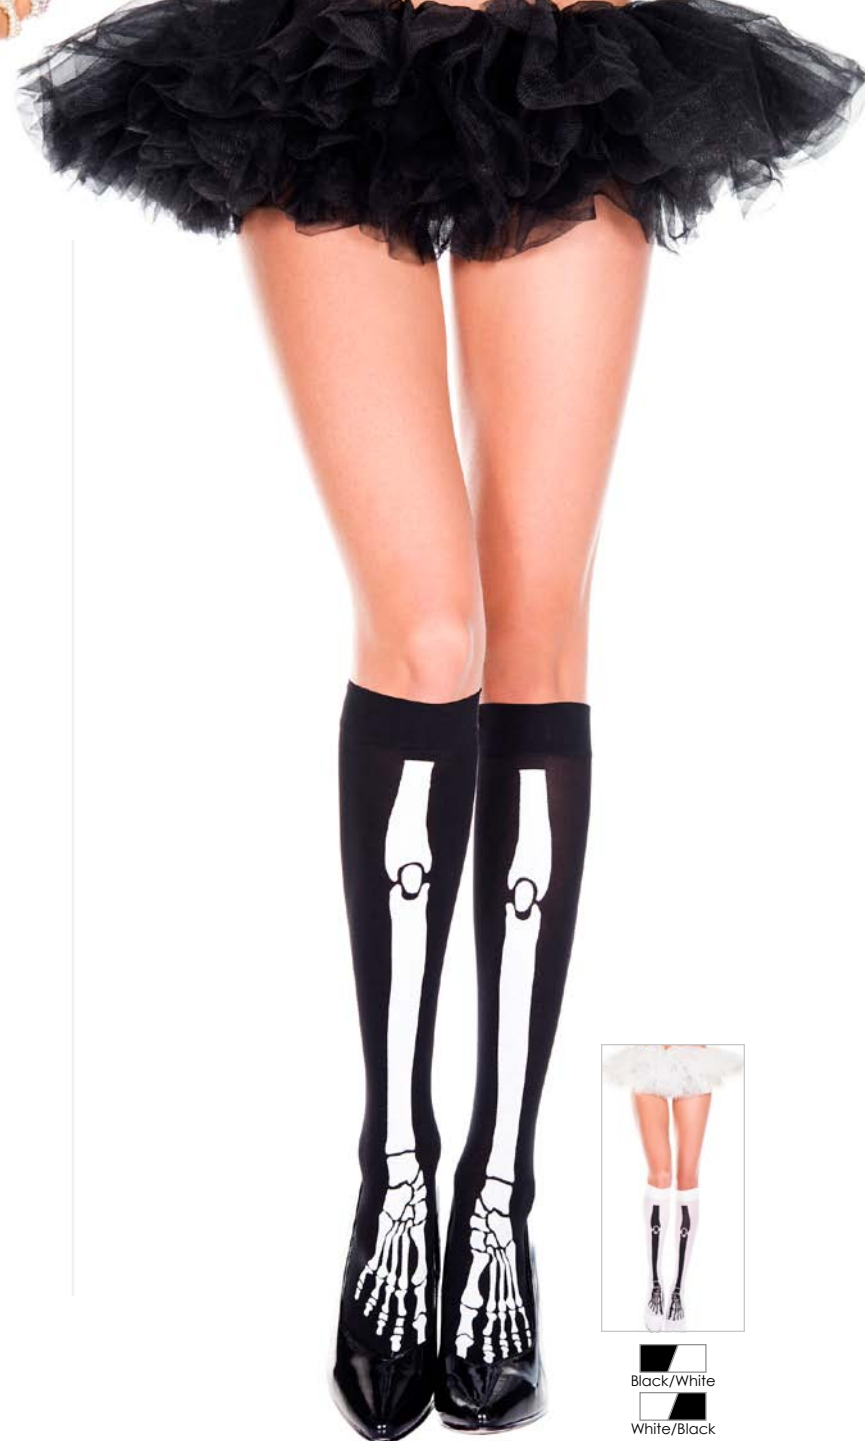

Black/White
White/Black

5305 (K747-PC305)

Skeleton print knee hi

One Size