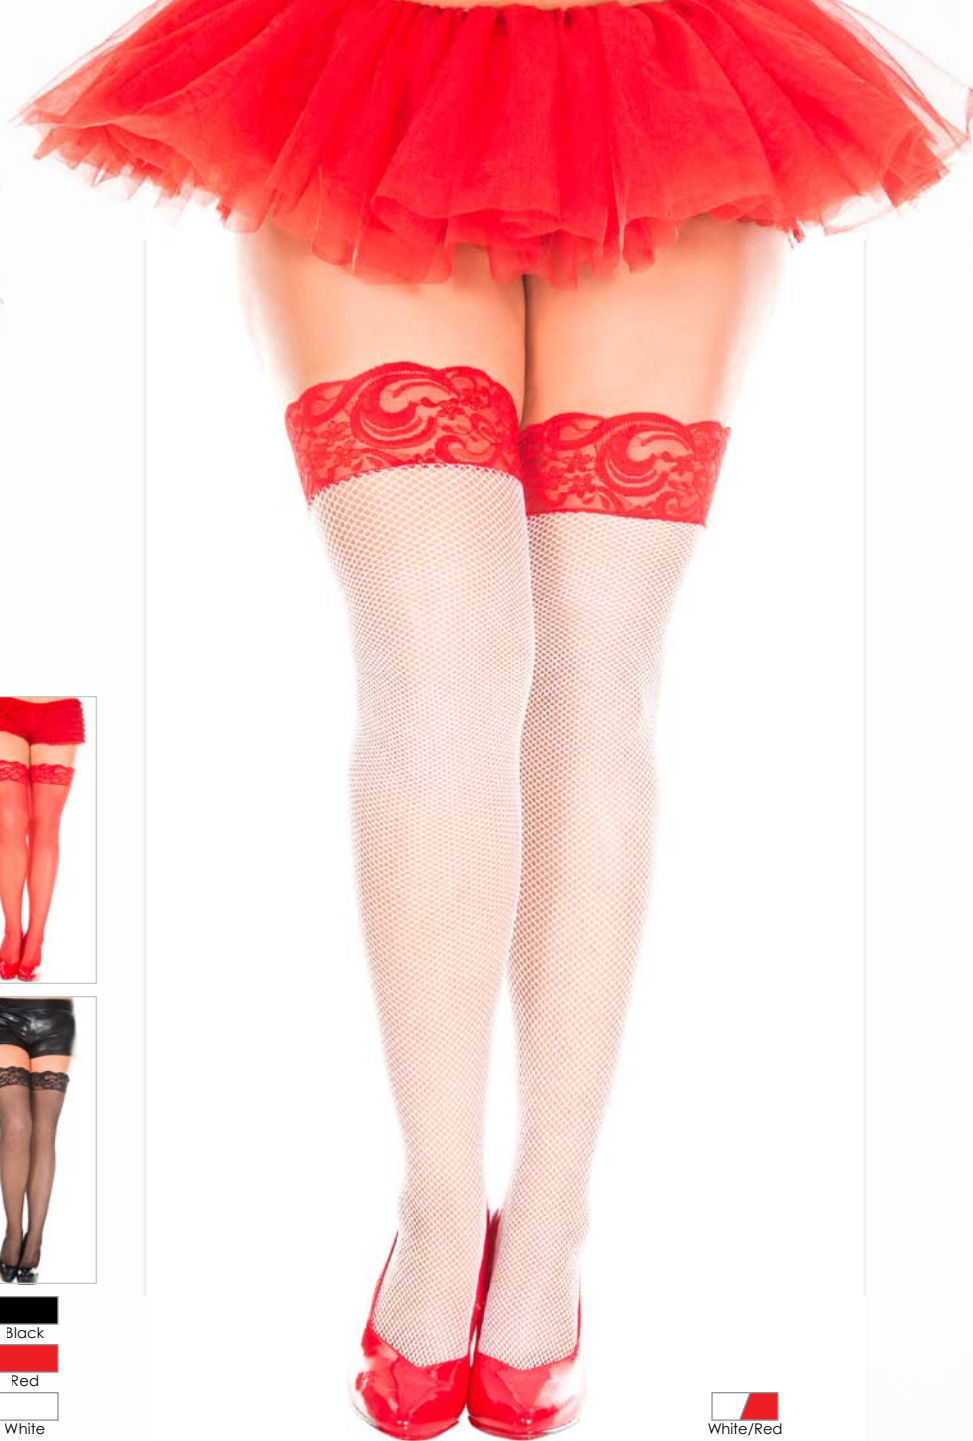

Plus Size

**4925Q** (TX9024LWQ)  
Plus size lace top diamond  
net spandex thigh hi

Plus Size

Black  
Red  
White

**4910Q** (T9001LWQ)  
Plus size lace top fishnet  
thigh hi

Plus Size

White/Red

**4918Q** (T9001LWQ(TWOTONE))  
Plus size two tone lace top  
fishnet thigh hi